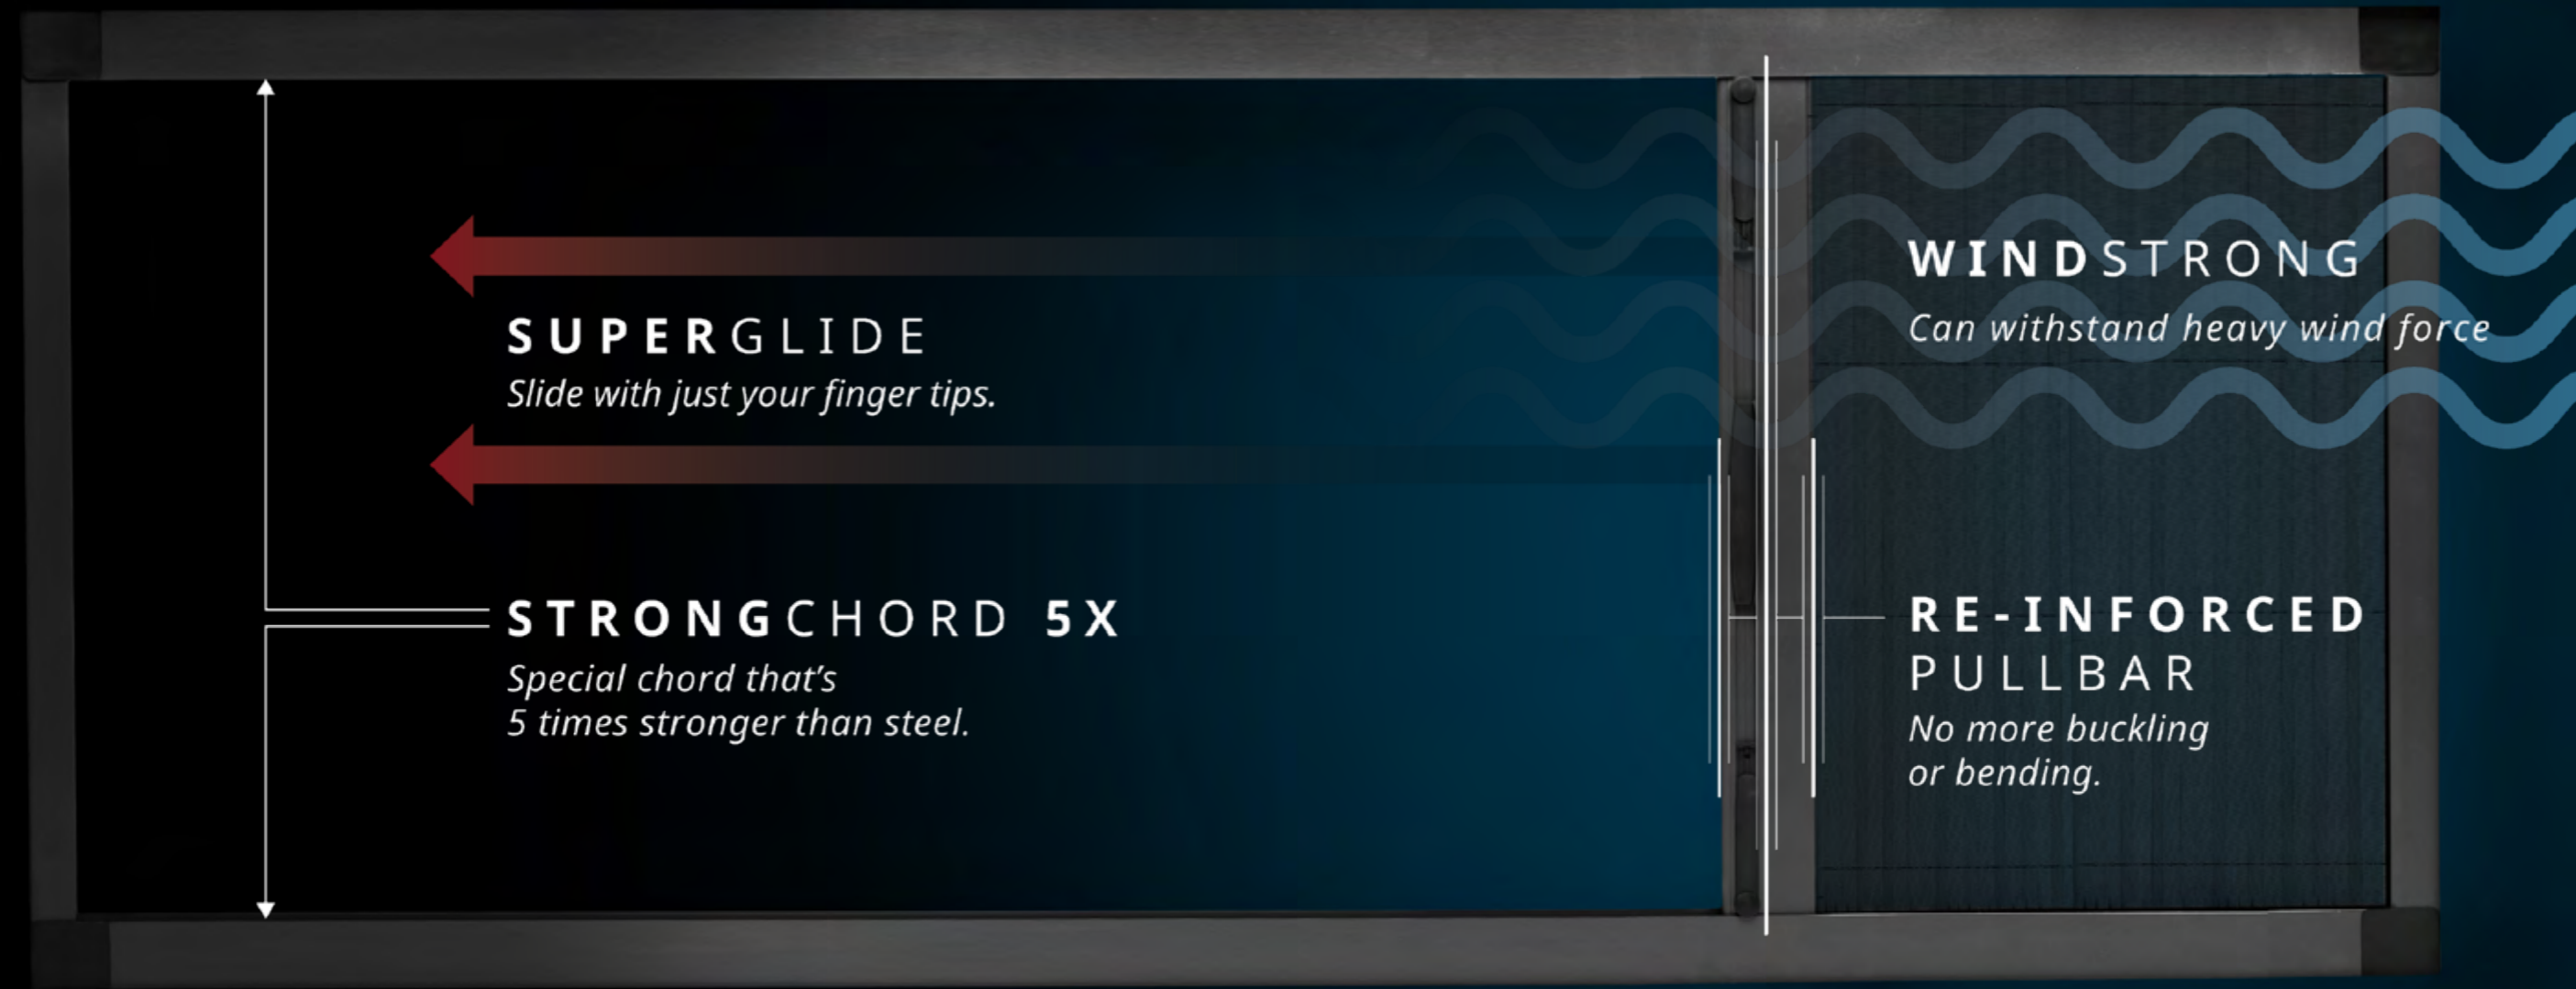

INTRODUCING

PVL29 | A Screen Revolution!

SUPERGLIDE

Slide with just your finger tips.

STRONGCHORD 5X

Special chord that's 5 times stronger than steel.

WINDSTRONG

Can withstand heavy wind force

RE-INFORCED PULLBAR

No more buckling or bending.

XXL SIZE

Upto 9,000mm in width

PERFECT FOR:

Sliding Windows & Doors | Slimline Windows | Sliding Folding Doors