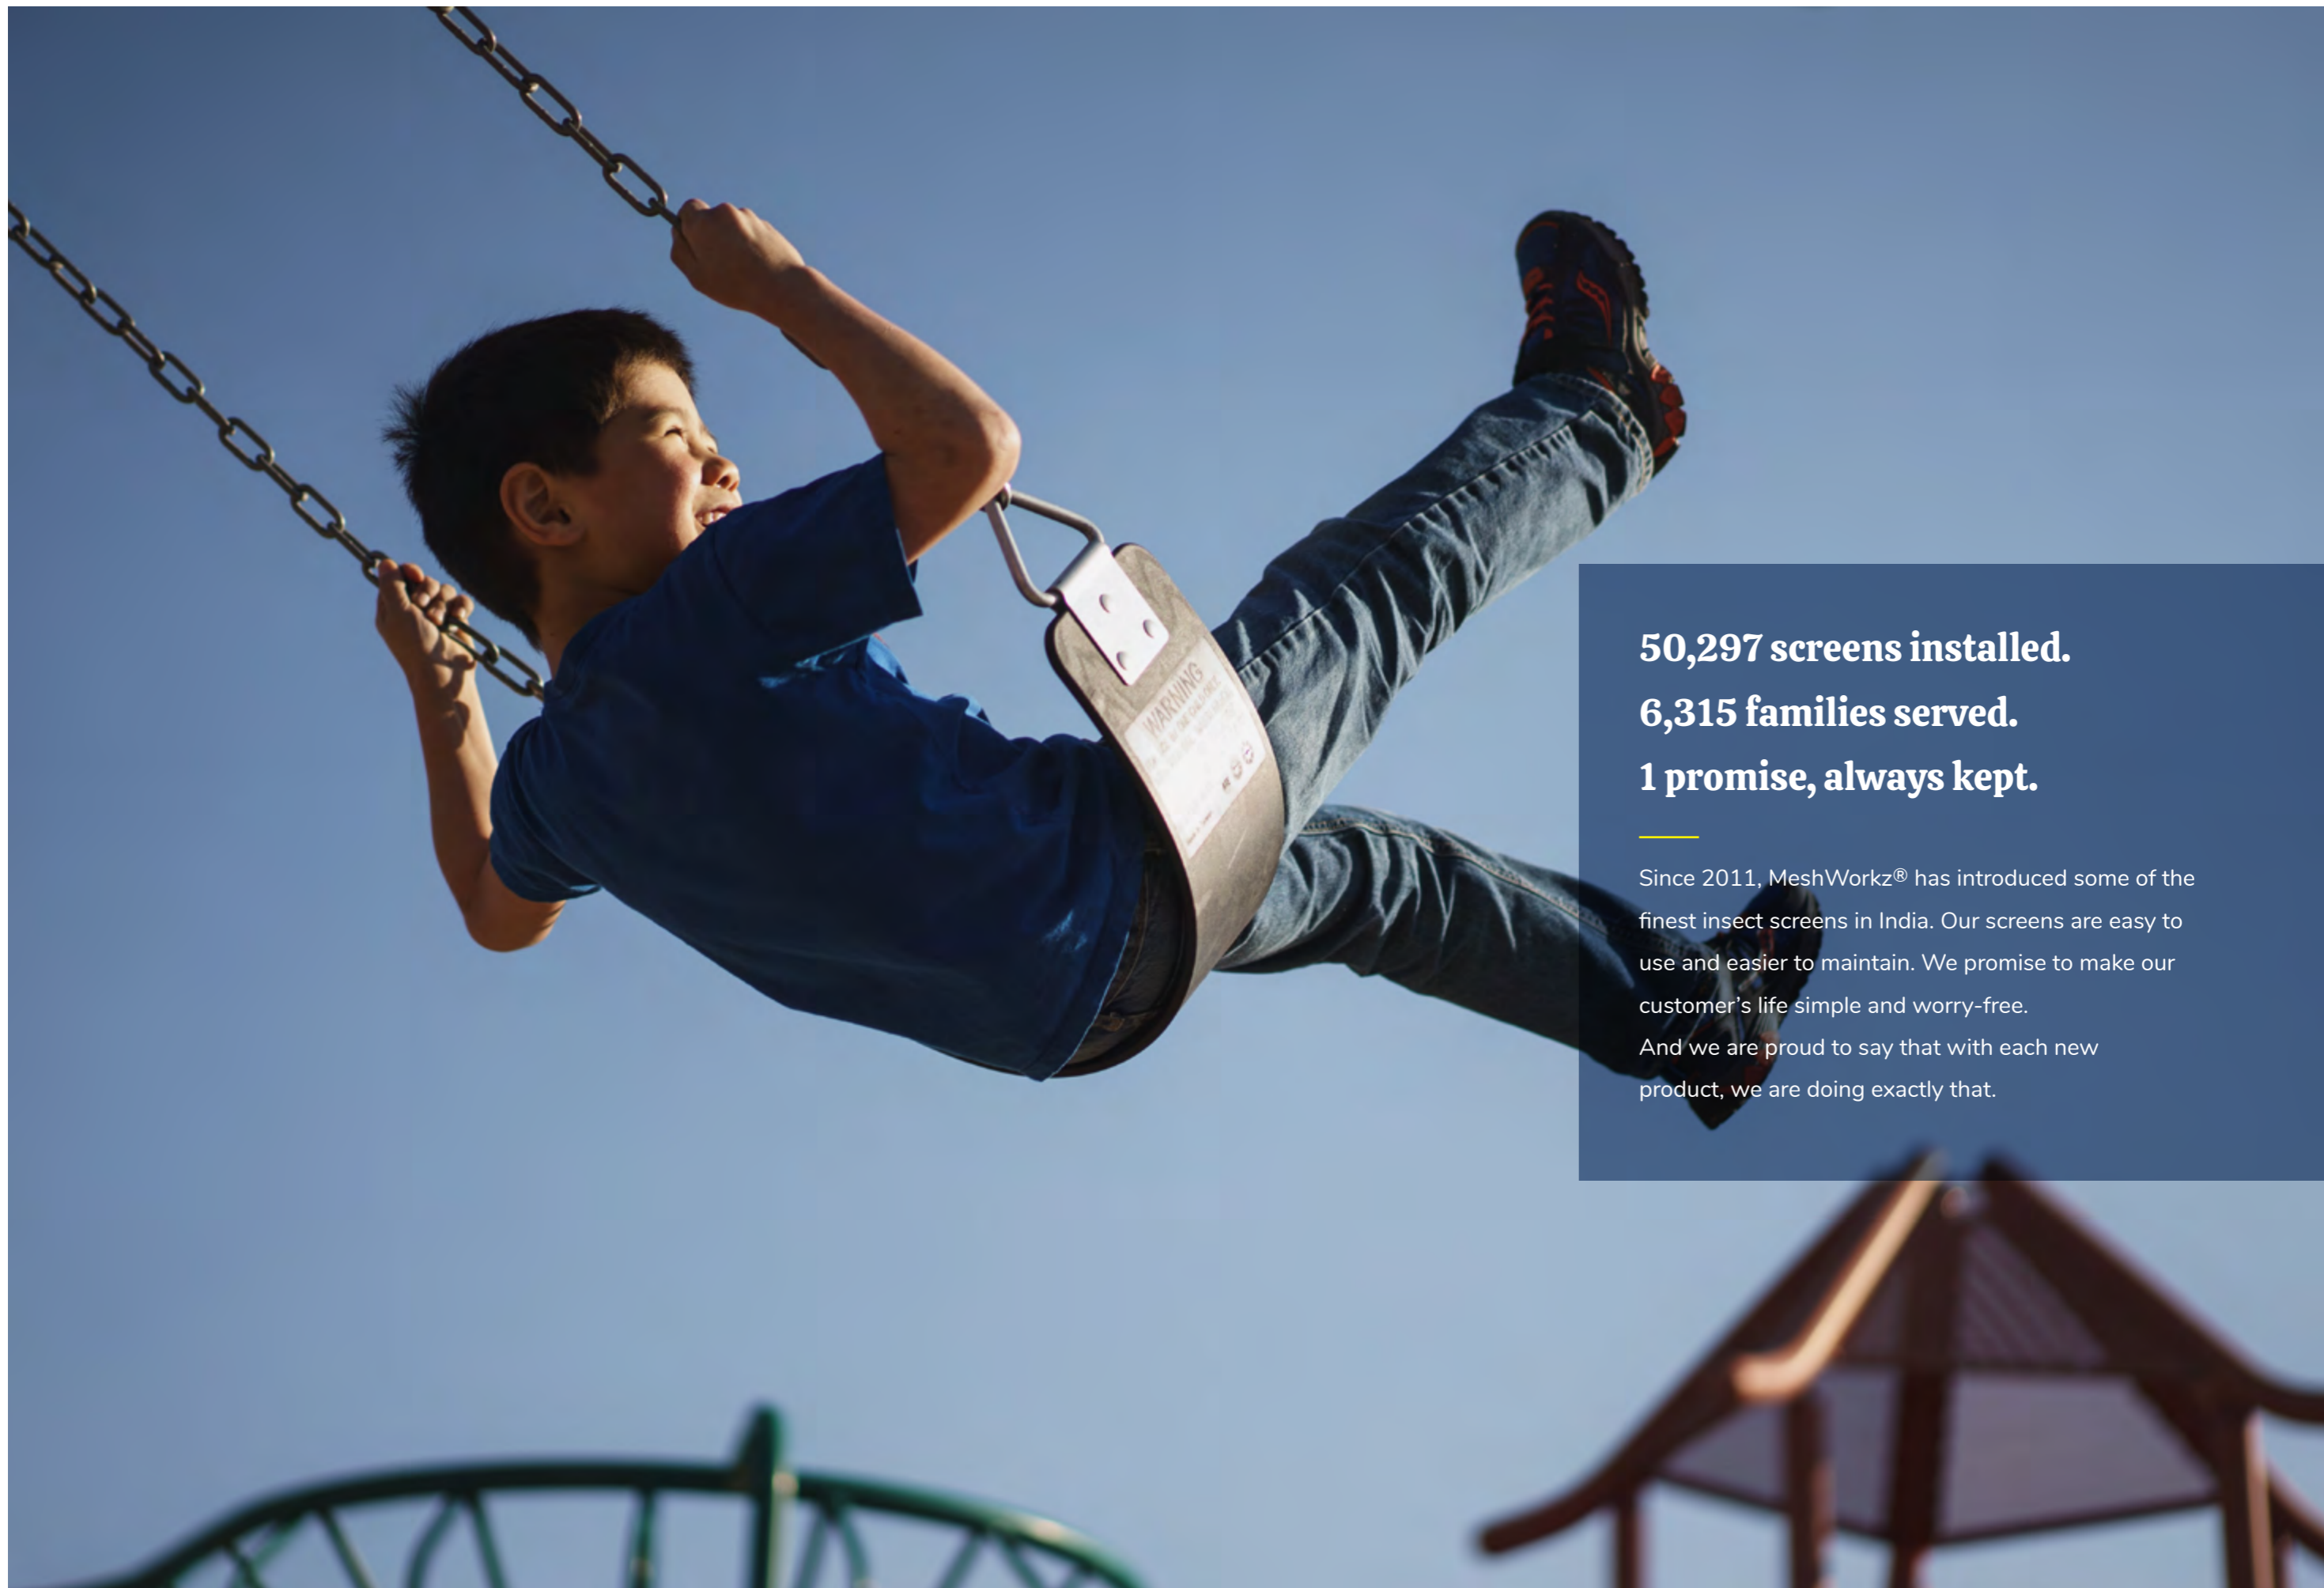

**50,297 screens installed.**

**6,315 families served.**

**1 promise, always kept.**

---

Since 2011, MeshWorkz® has introduced some of the finest insect screens in India. Our screens are easy to use and easier to maintain. We promise to make our customer's life simple and worry-free.