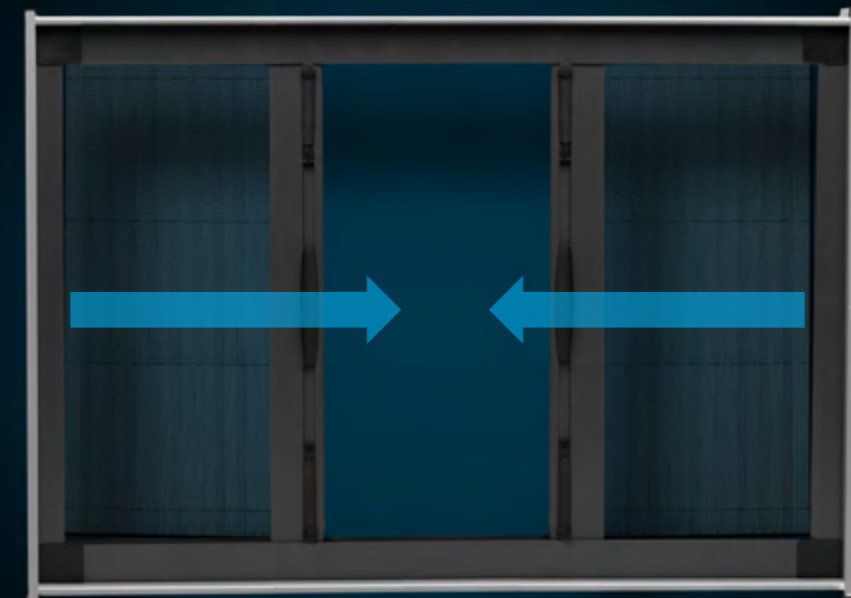

PVL29 | Proxima

Max. Width: 9,000 mm | Max. Height: 3,000 mm

Note: Maximum Height and Width will be determined by the Height-Width Ratio