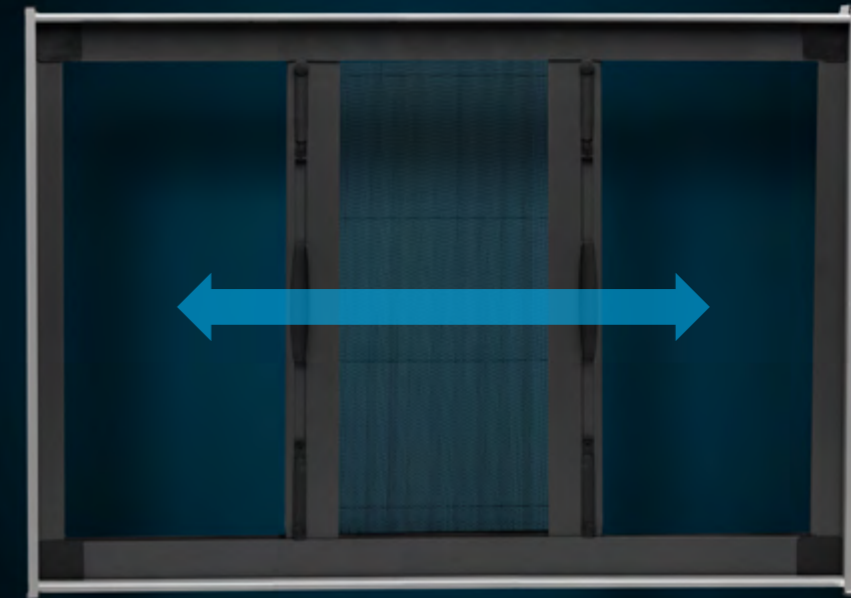

PVL29 | Centra

Max. Width: 4,000 mm | Max. Height: 3,000 mm

Note: Maximum Height and Width will be determined by the Height-Width Ratio